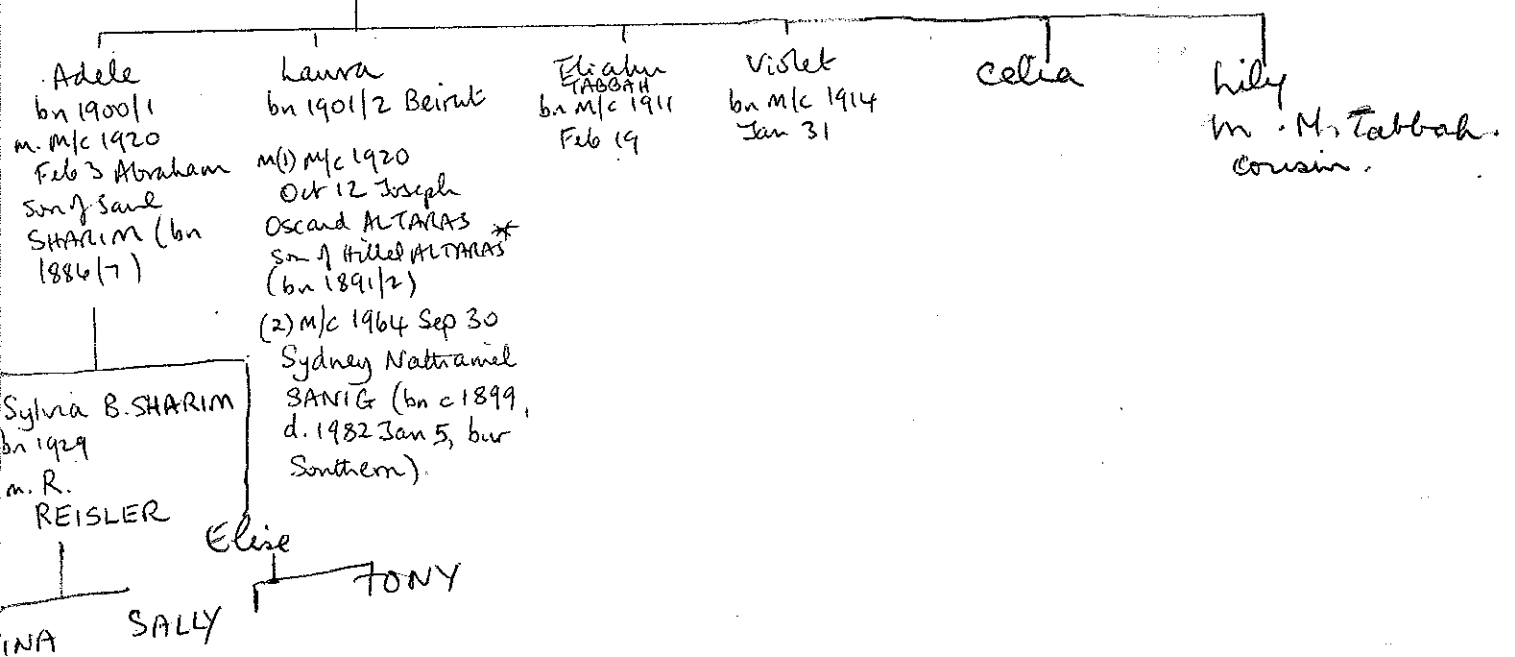

TABBAAH

Eliahou TAA

BBAH

Selini TABBAH  
m. Sarah SASSOON

Sources: Southern Cms  
M/c Sp rPort- Birth marr Reg.  
M/c Withington Marr Reg.

Source: ORO 10861/31-32

Geo para  
St. Seph. Sch.  
Lamarion City, Southern Calif  
Mile 5 1/2 from Santa Ana on Hwy 101  
Mile 20 north of Santa Ana  
HILLIAR CRUSEMAN  
Necropolis of Evergreen  
Death cert of L. J. ALTRIAS 1873  
Mile 20 north of Santa Ana