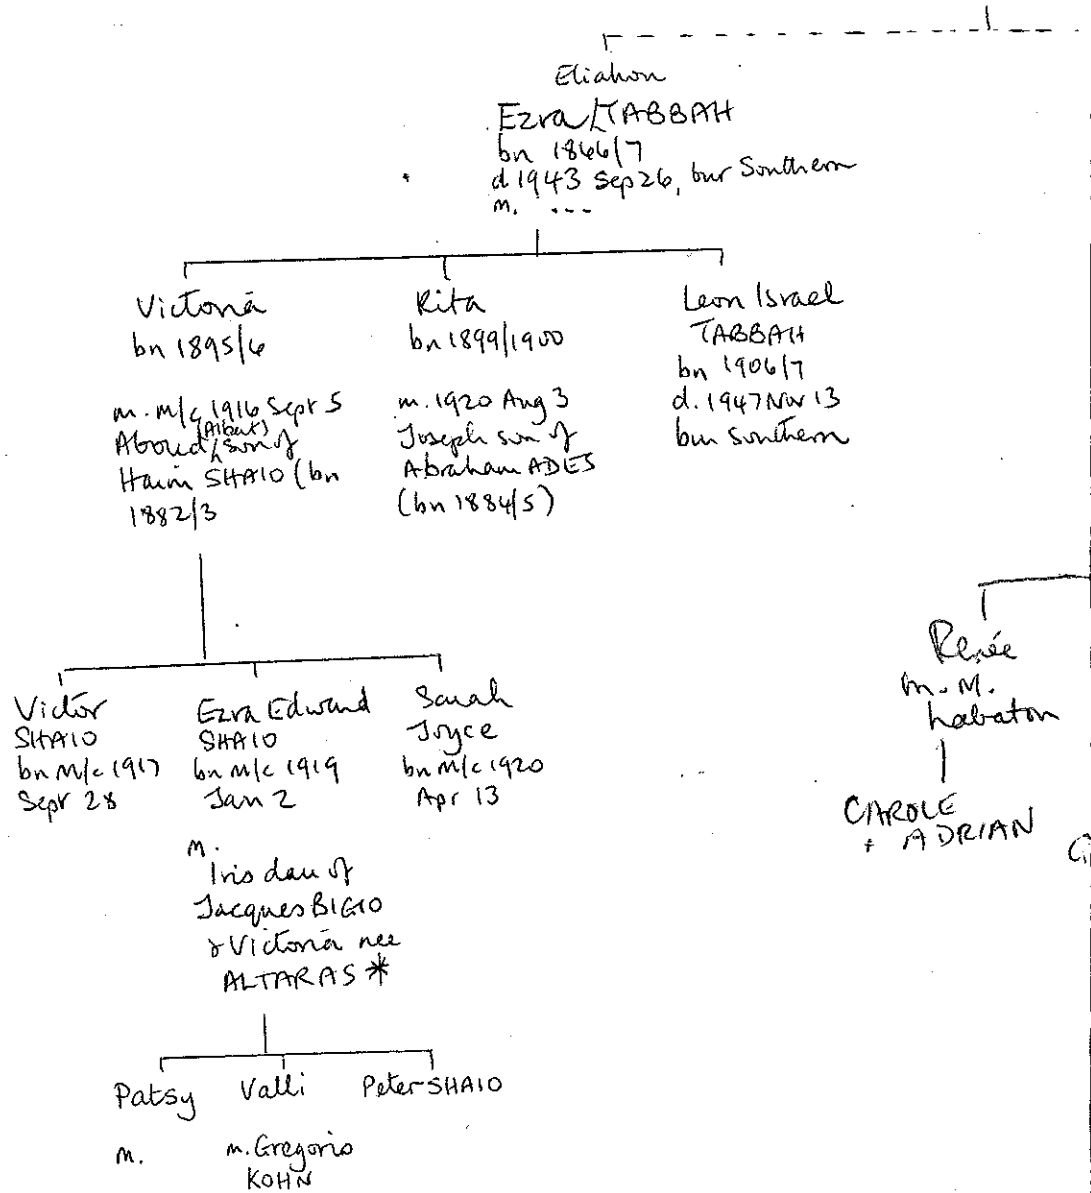

TABBAAH

Eliahou TAA

BBAH

Selini TABBAH  
m. Sarah SASSOON

Sources: Southern Cms  
M/c Sp rPort- Birth marr Reg.  
M/c Withington Marr Reg.

Source: ORO 10861/31-32

Geo para  
St. Seph. Sch.  
Lamarion City, Southern Calif  
Mile 5 1/2 from Santa Ana on Hwy 101  
Mile 20 north of Santa Ana  
HILLIAR CRUSEMAN  
Necropolis of Evergreen  
Death cert of L. J. ALTRIAS 1873  
Mile 20 north of Santa Ana